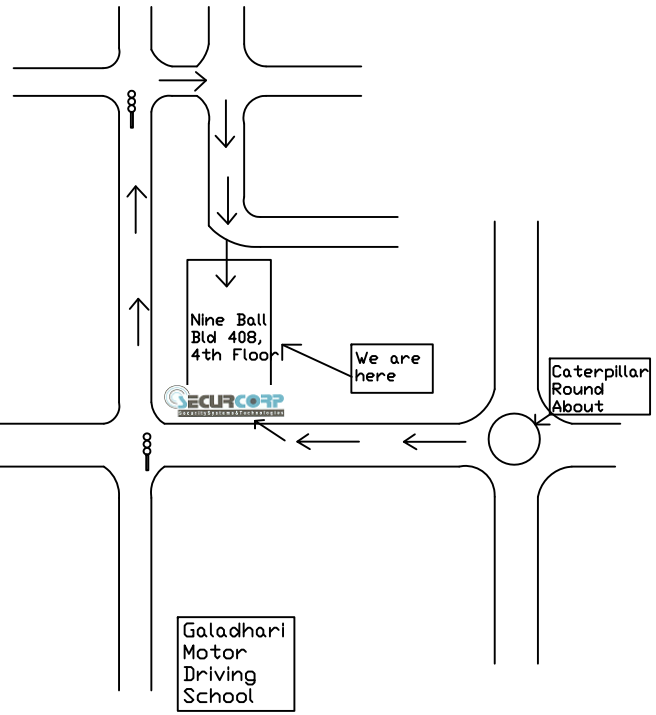

Dubai
Grand
Hotel

Sharjah →

← Dubai

LOCATION MAP OF SECURCORP

PH: +971-4-2679013/16/18